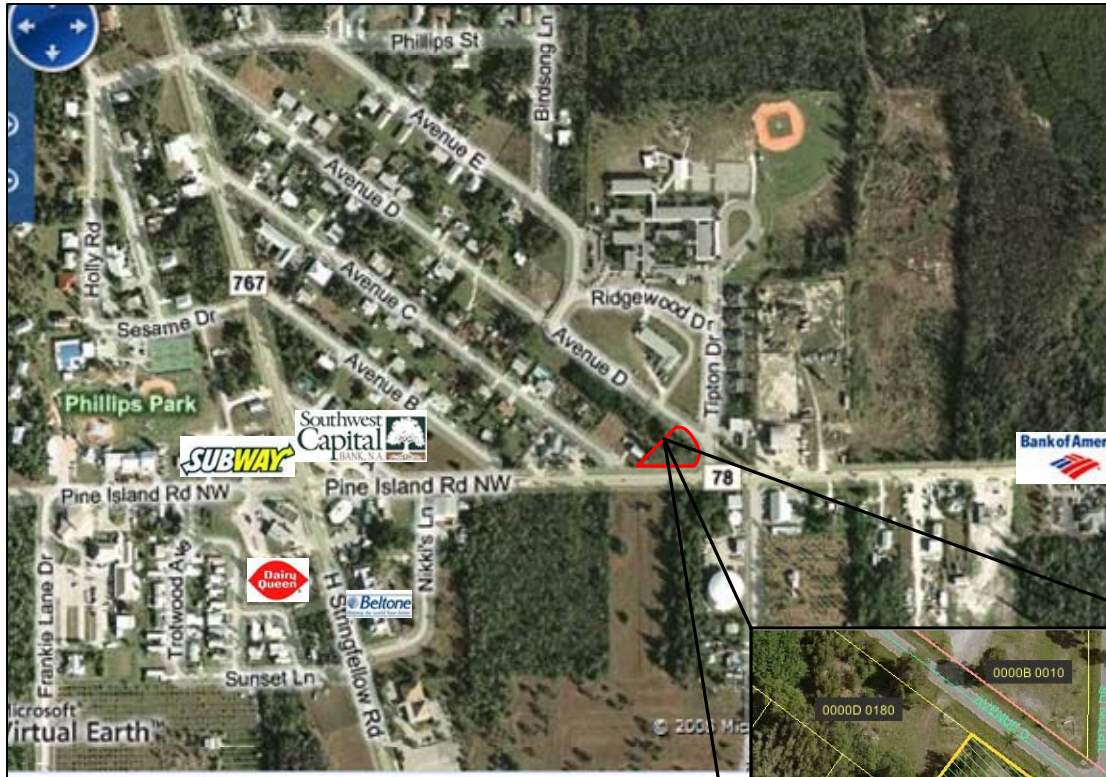

Vacant Lot Available In Pine Island

5307 Avenue D Bokeelia, FL 33922

Area Retailers:

Area Facts:

2009 Total Population 7,745 within 5 miles
2009 Average Household Income \$85,006 within 5 miles

Information contained herein deemed reliable but not warranted